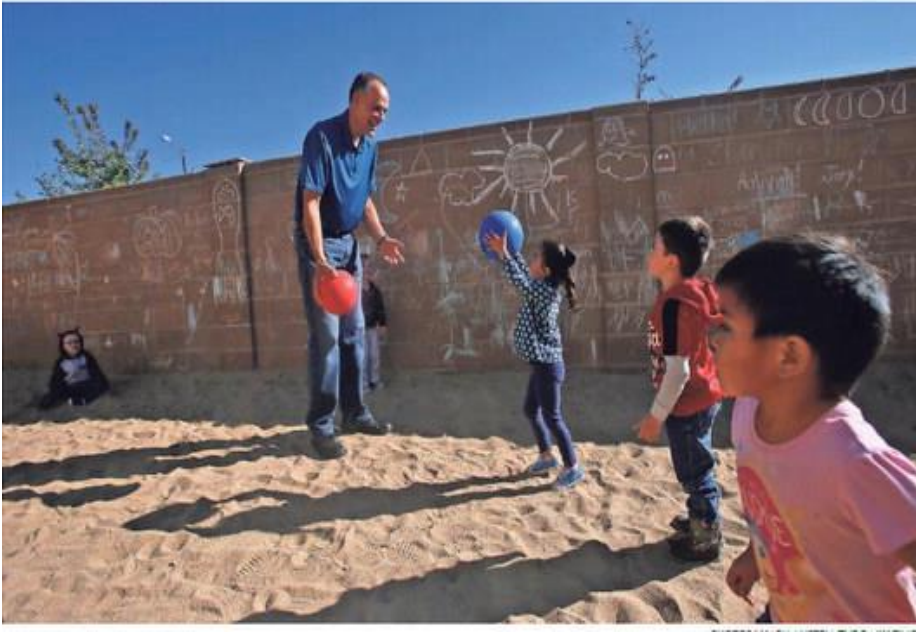

New Mexico Early Childhood Development Partnership members tour Farmington child care center

Farmington Mayor Tommy Roberts plays with students on Thursday during a tour of Smiling Faces Child Care Center in Farmington. Members of the New Mexico Early Childhood Development Partnership, along with community members, toured the center to highlight the importance of New Mexico PreK, a state program aimed at increasing access to pre-kindergarten programs. New Mexico Early Childhood Development Partnership is a program of United Way of Santa Fe County whose members work to expand the state program so every 3- and 4-year-old child in the state can enroll. In San Juan County, about 38 percent of children ages 3 and 4 were enrolled in a preschool program in 2014, according to U.S. Census Bureau data.

PHOTOS BY JON AUSTRIA/THE DAILY TIMES

TamaRae Anagal hugs her son, Cooper Anagal, after a visit on Thursday at Smiling Faces Child Care Center in Farmington.

Student artwork hangs in a window on Thursday at Smiling Faces Child Care Center in Farmington.